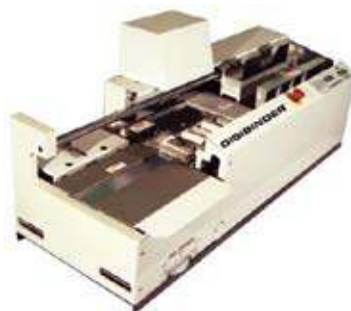

Your customers are more demanding than ever concerning cost and turnaround time. They demand and you have to deliver.

Perfect bind your books more quickly and inexpensively with the **Sterling Digibinder®**. Rated at **360 books per hour**, the machine is completely self adjusting and offers full roughing and notching.

Deliver the goods with...
The Sterling® Digibinder.

Booth #1163
GRAPH EXPO - Chicago
10/26-29/08

- Bind up to 360 BPH
- Bind books up to 2" thick
- Full roughing and notching
- Twin glue rollers
- Self adjusting