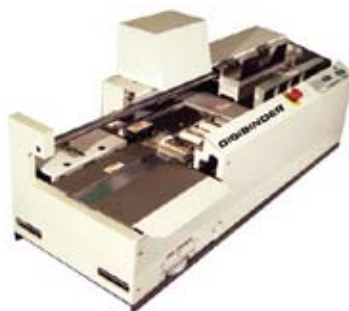

Your customers are more demanding than ever concerning cost and turnaround time. They demand and you have to deliver.

Perfect bind your books more quickly and inexpensively with the **Sterling Digibinder®**. Rated at **360 books per hour**, the machine is completely self adjusting and offers full roughing and notching.

Deliver the goods with...
The Sterling® Digibinder.

Booth #1163
GRAPH EXPO - Chicago
10/26-29/08

- Bind up to 360 BPH
- Bind books up to 2" thick
- Full roughing and notching
- Twin glue rollers
- Self adjusting